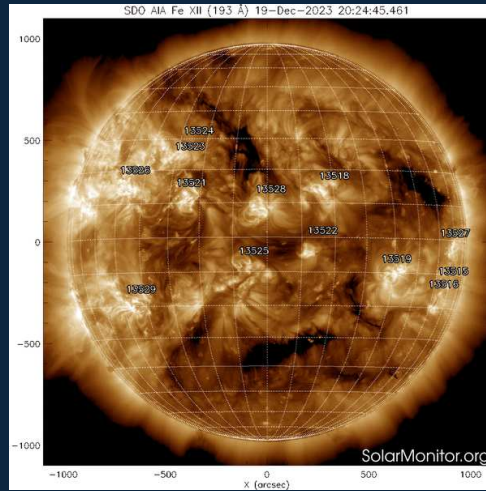

SDO AIA 193 Å

<https://www.solarmonitor.org/index.php>