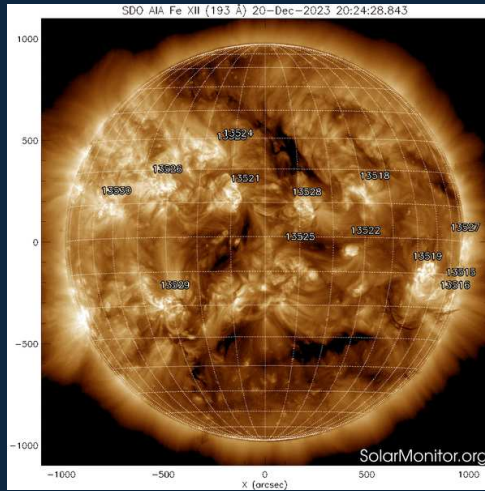

SDO AIA 193 Å

<https://www.solarmonitor.org/index.php>