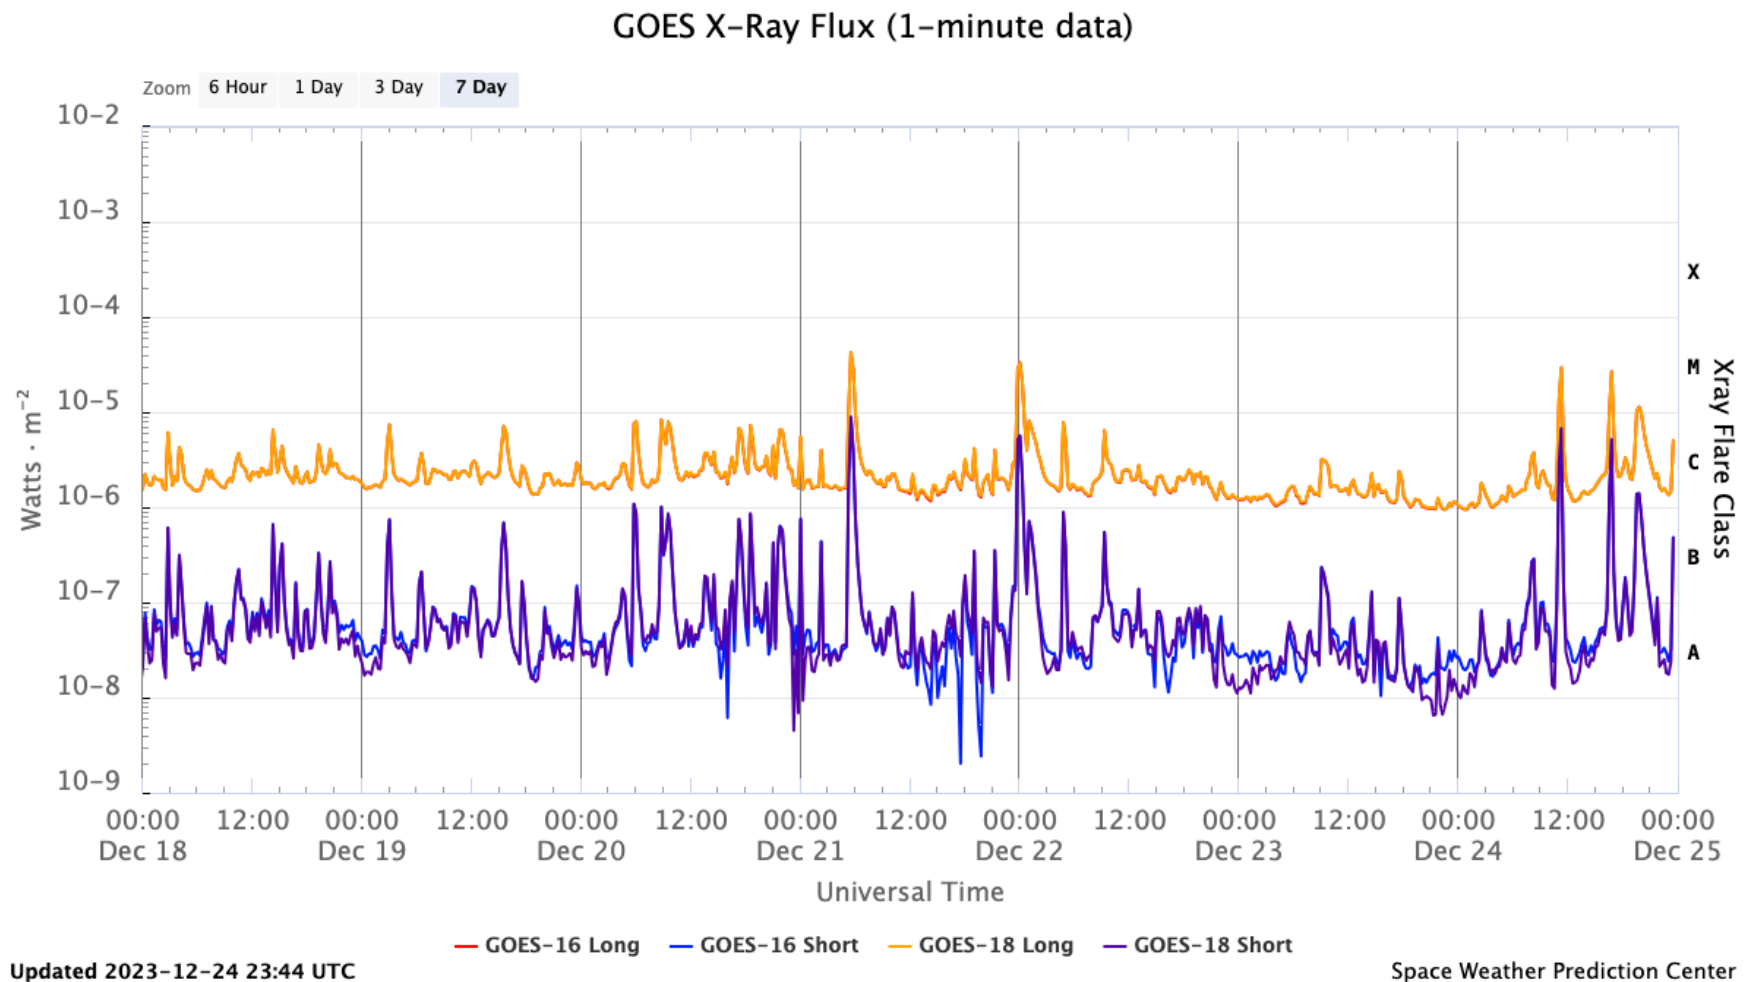

GOES X-Ray Flux

<https://www.swpc.noaa.gov/products/goes-x-ray-flux>