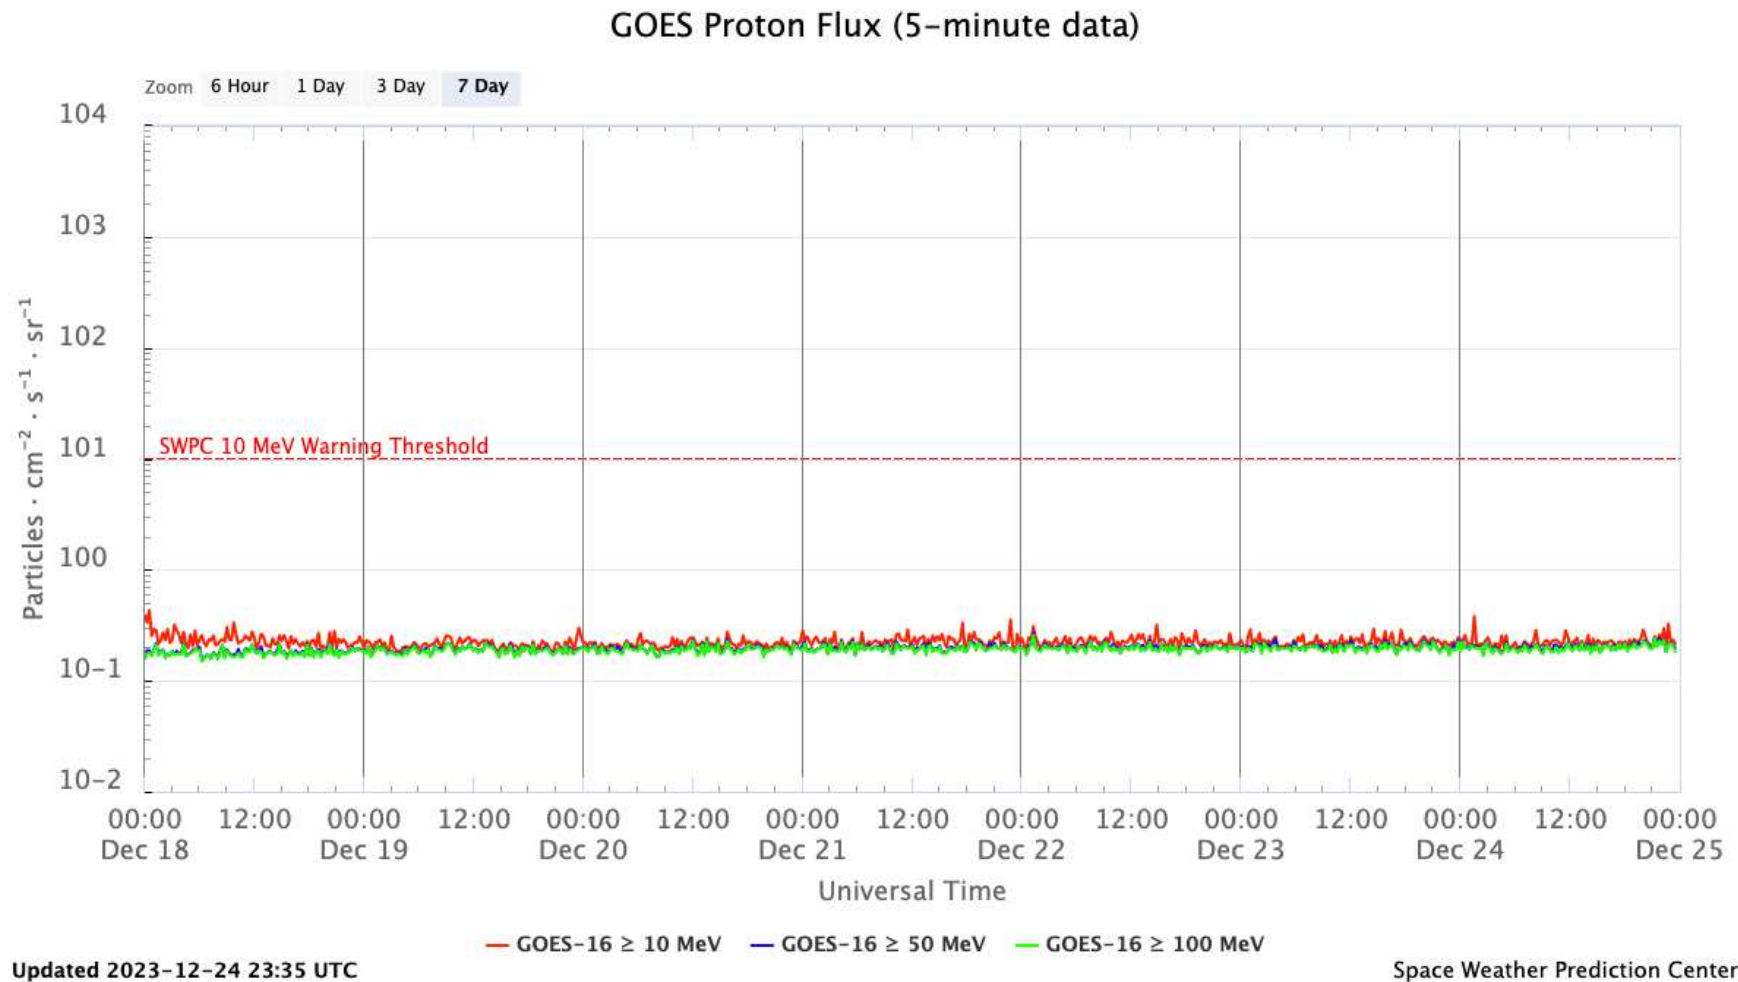

GOES Proton Flux

<https://www.swpc.noaa.gov/products/goes-proton-flux>