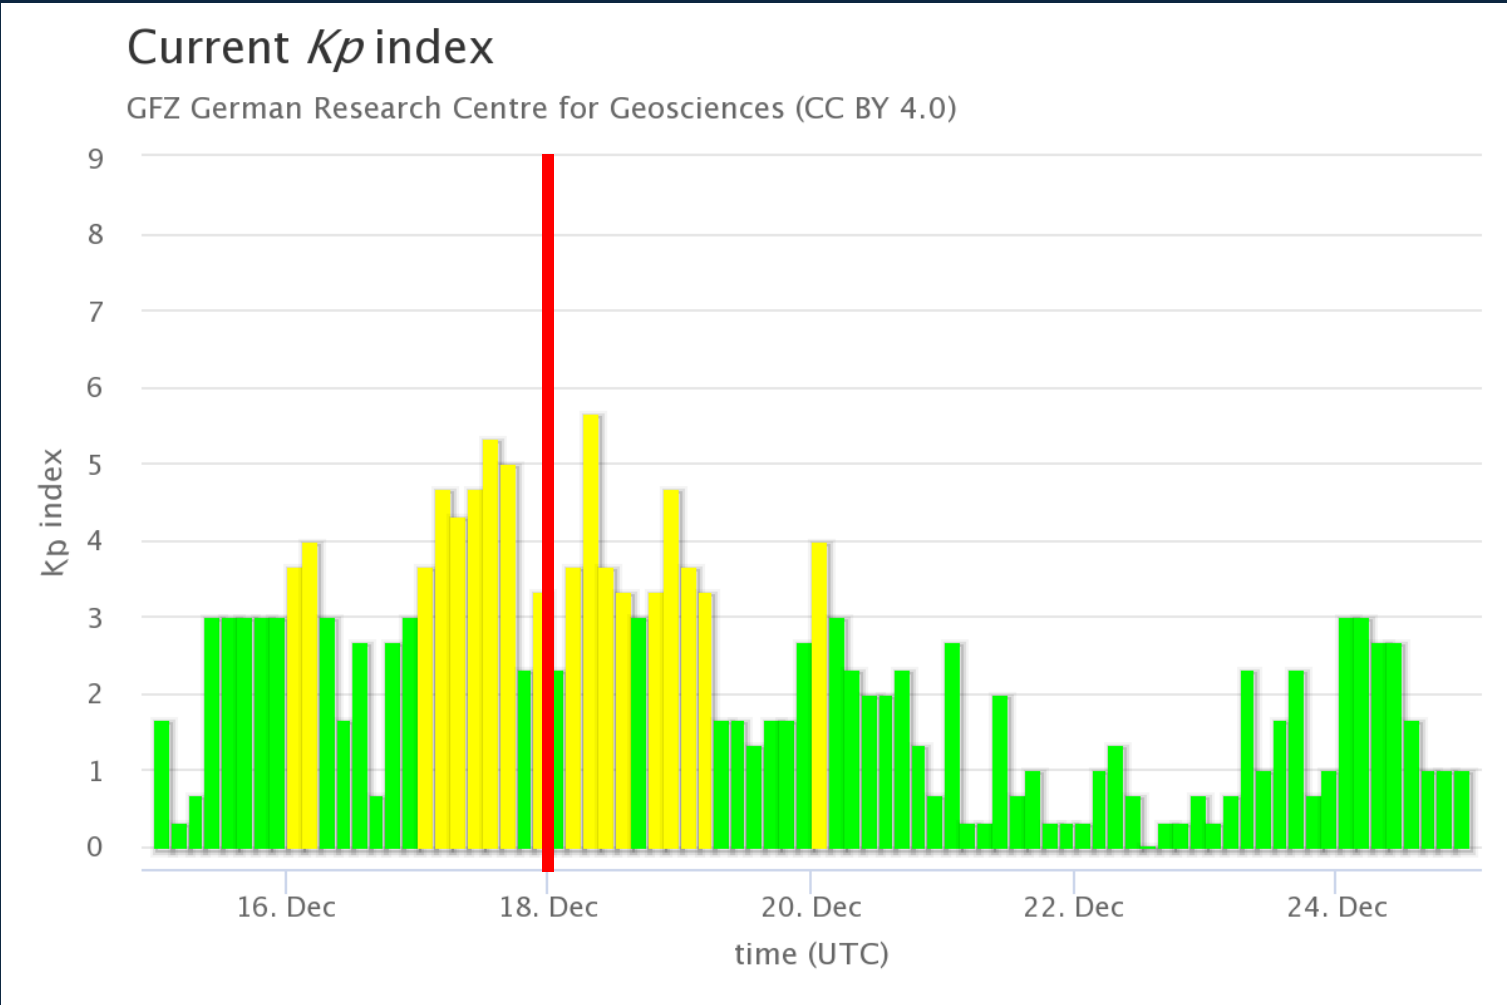

Kp index

<https://kp.gfz-potsdam.de/en/hp30-hp60/10-days-plot>