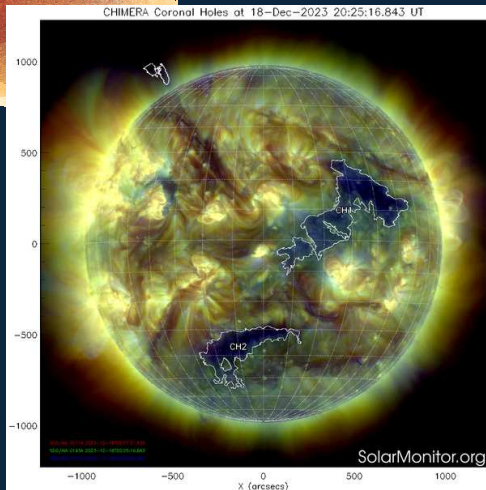

# SPACE WEATHER

12/18~12/24

# Corona Holes

<https://www.solarmonitor.org/index.php>