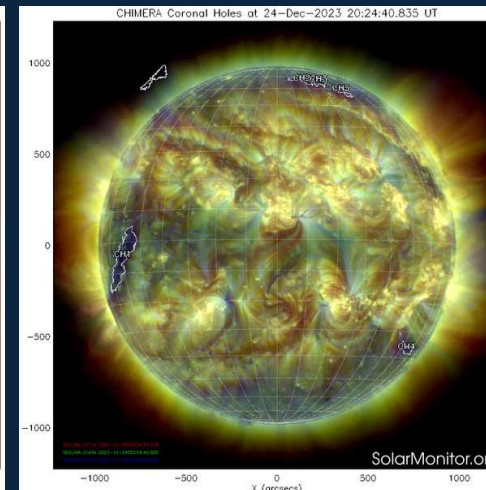

# SPACE WEATHER

12/18~12/24

# SDO AIA 193 Å

<https://www.solarmonitor.org/index.php>

# Corona Holes

<https://www.solarmonitor.org/index.php>