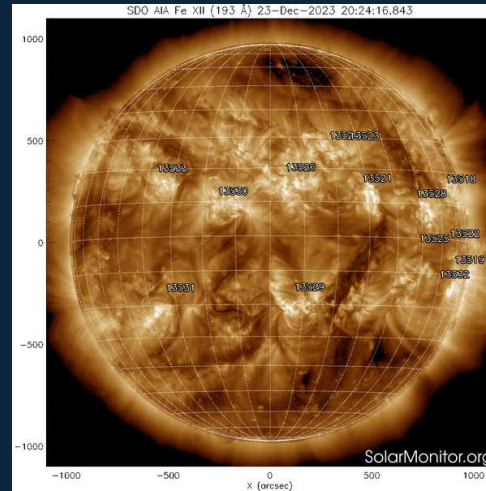

SDO AIA 193 Å

<https://www.solarmonitor.org/index.php>