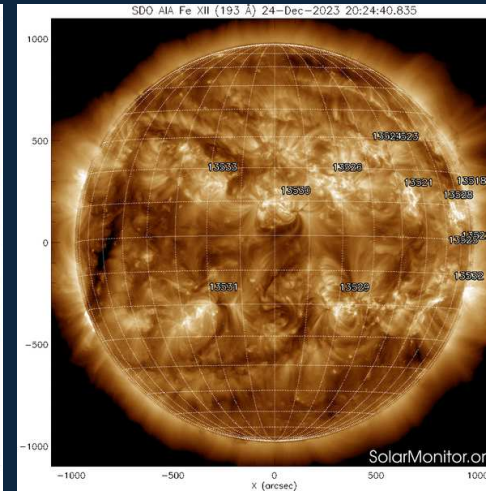

SDO AIA 193 Å

<https://www.solarmonitor.org/index.php>