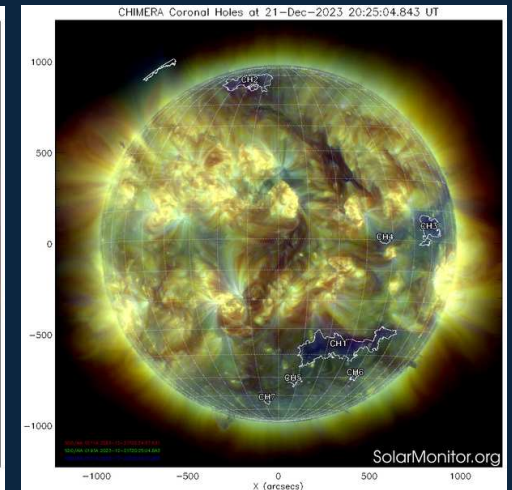

# SPACE WEATHER

12/18~12/24

# SDO AIA 193 Å

<https://www.solarmonitor.org/index.php>

# Corona Holes

<https://www.solarmonitor.org/index.php>