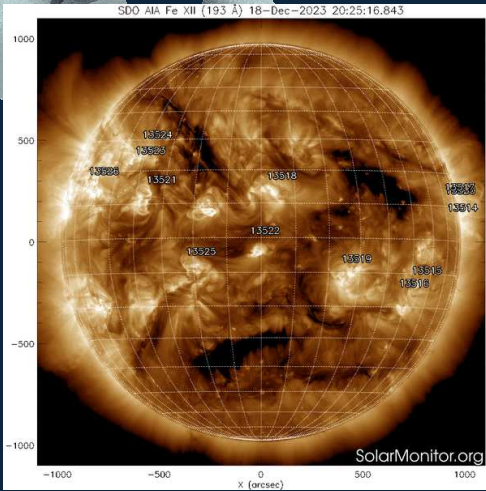

SDO AIA 193 Å

<https://www.solarmonitor.org/index.php>