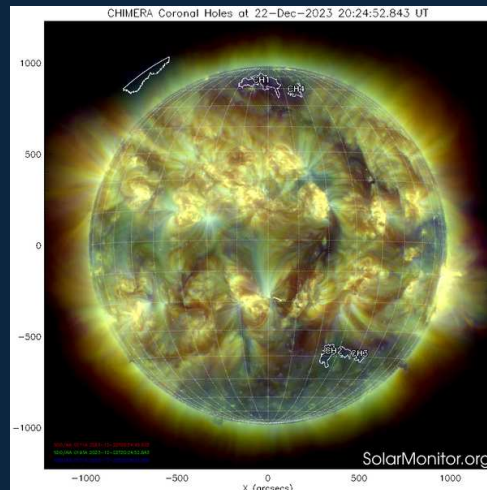

# SPACE WEATHER

12/18~12/24

# Corona Holes

<https://www.solarmonitor.org/index.php>