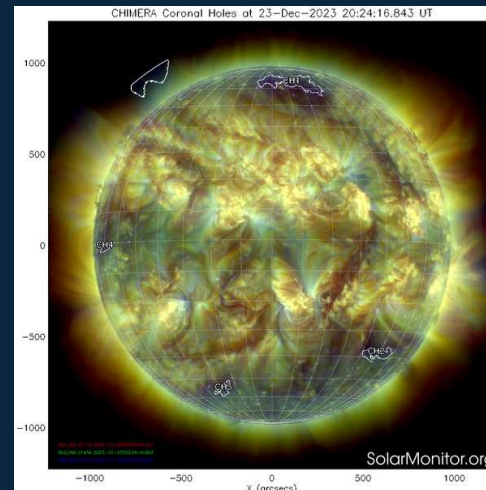

# SPACE WEATHER

12/18~12/24

# SDO AIA 193 Å

<https://www.solarmonitor.org/index.php>

# Corona Holes

<https://www.solarmonitor.org/index.php>