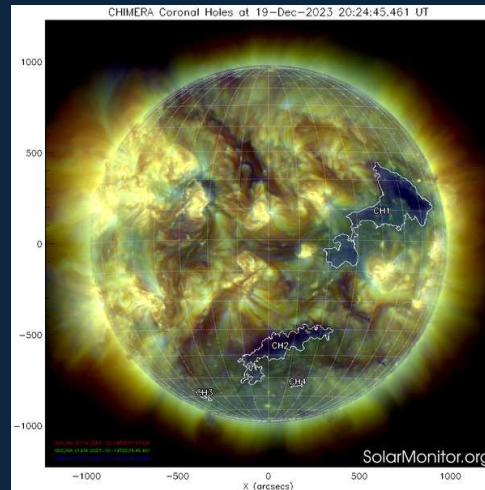

# SPACE WEATHER

12/18~12/24

# Corona Holes

<https://www.solarmonitor.org/index.php>