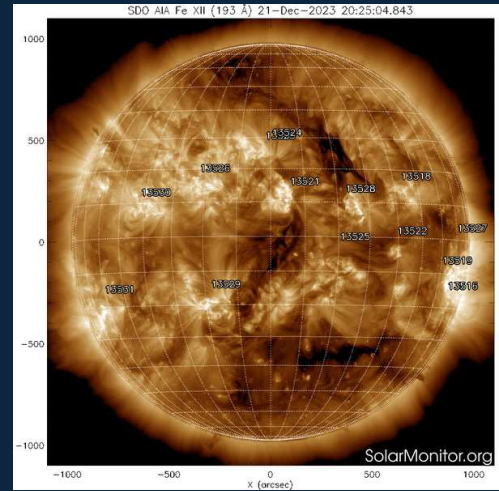

SDO AIA 193 Å

<https://www.solarmonitor.org/index.php>