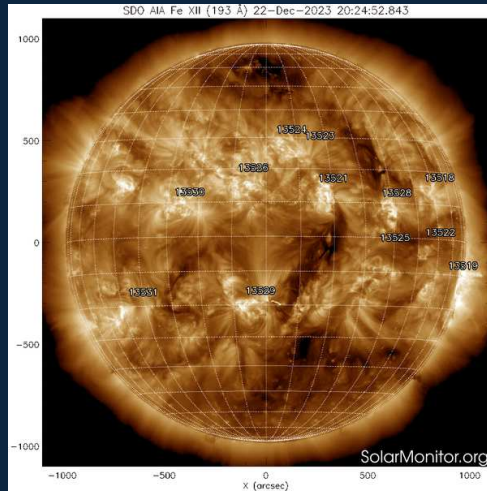

SDO AIA 193 Å

<https://www.solarmonitor.org/index.php>