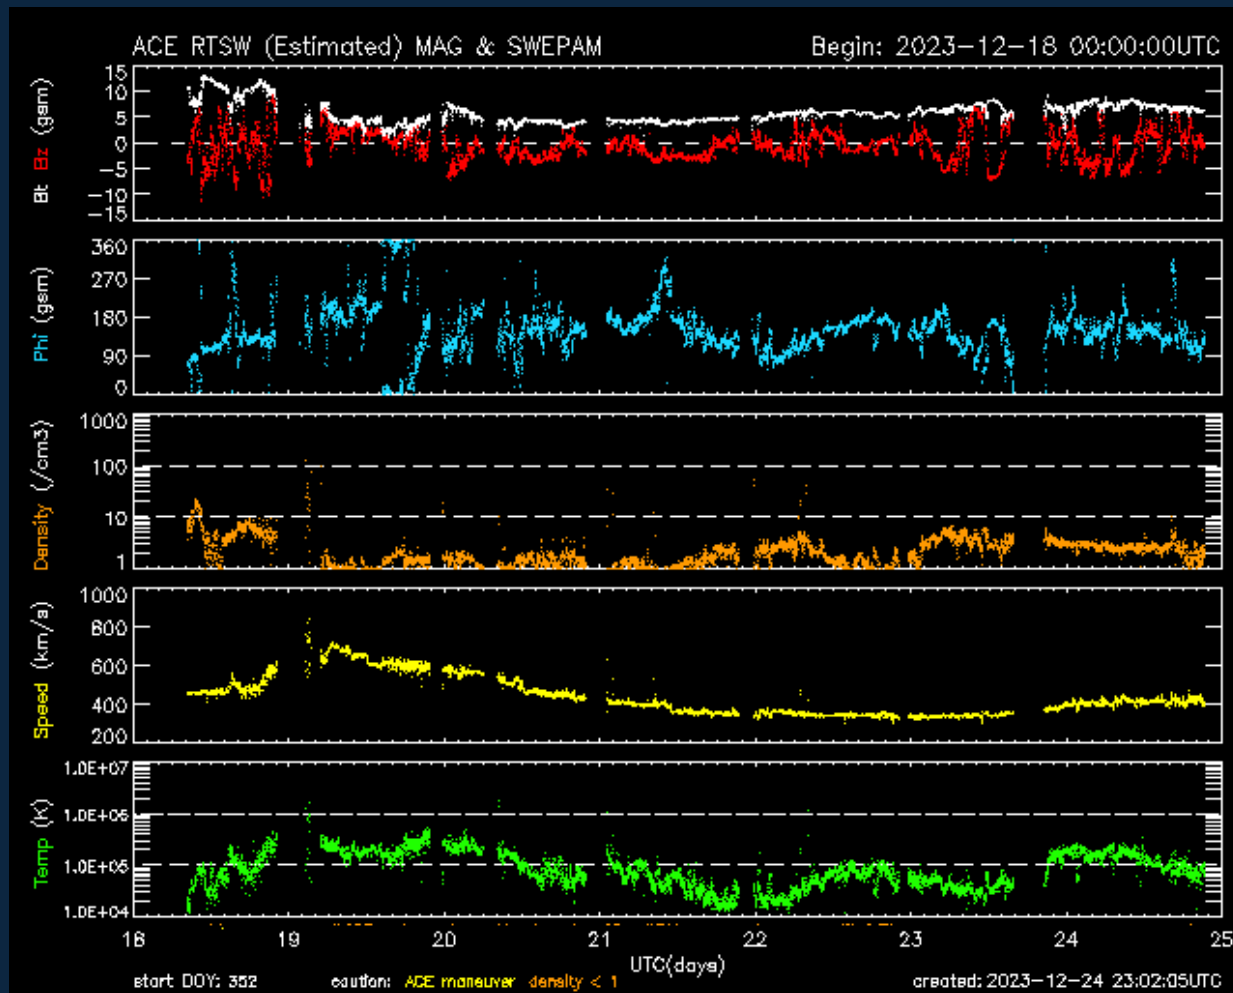

ACE Real Time Solar Wind

<https://www.swpc.noaa.gov/products/ace-real-time-solar-wind>