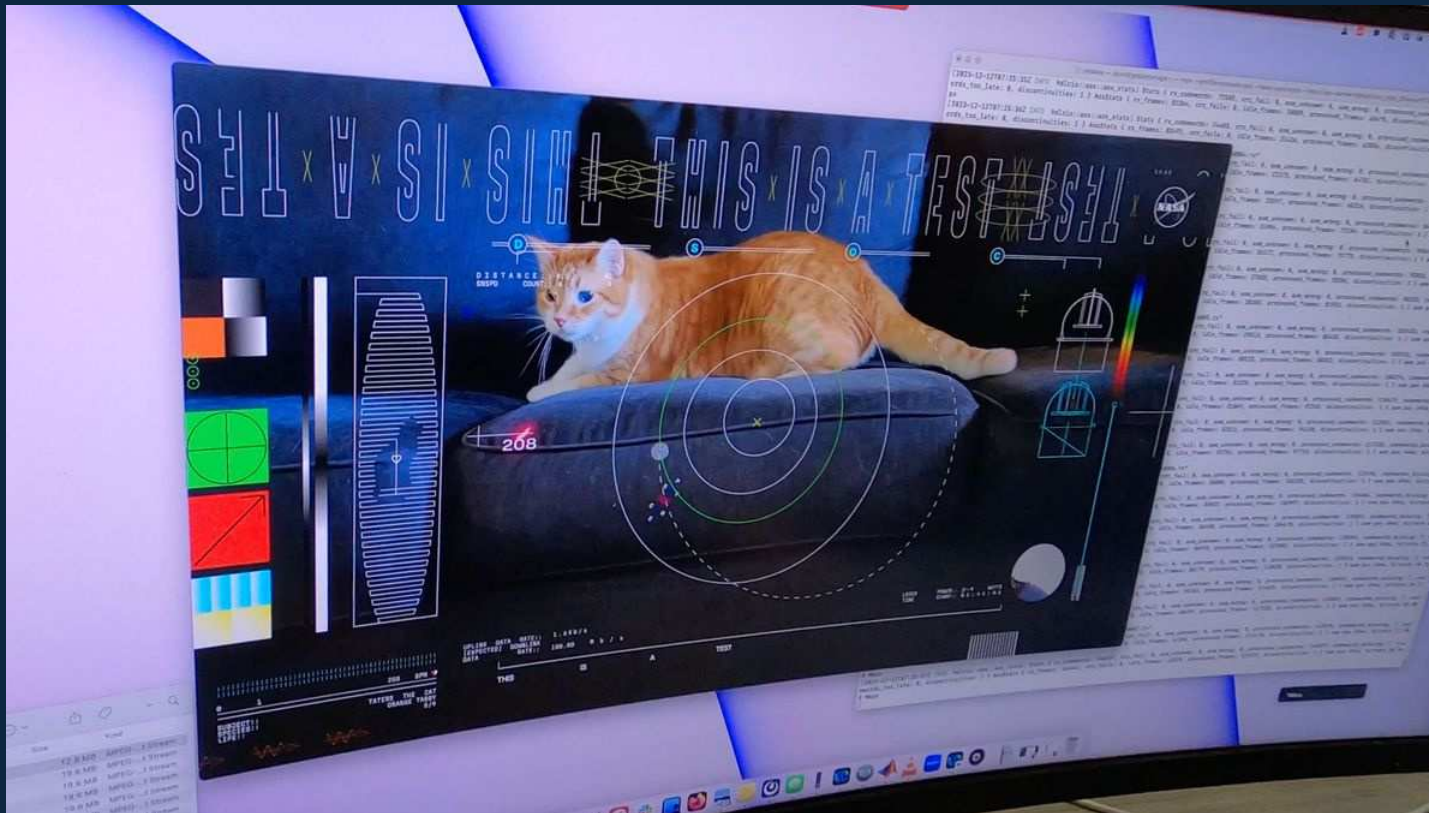

# SPACEX FALCON 9 ROCKET LAUNCHES STARLINK SATELLITES ON RECORD-BREAKING 19TH MISSION

<https://www.space.com/spacex-starlink-launch-group-6-32>

# NASA'S TECH DEMO STREAMS FIRST VIDEO FROM DEEP SPACE VIA LASER

<https://www.jpl.nasa.gov/news/nasas-tech-demo-streams-first-video-from-deep-space-via-laser>