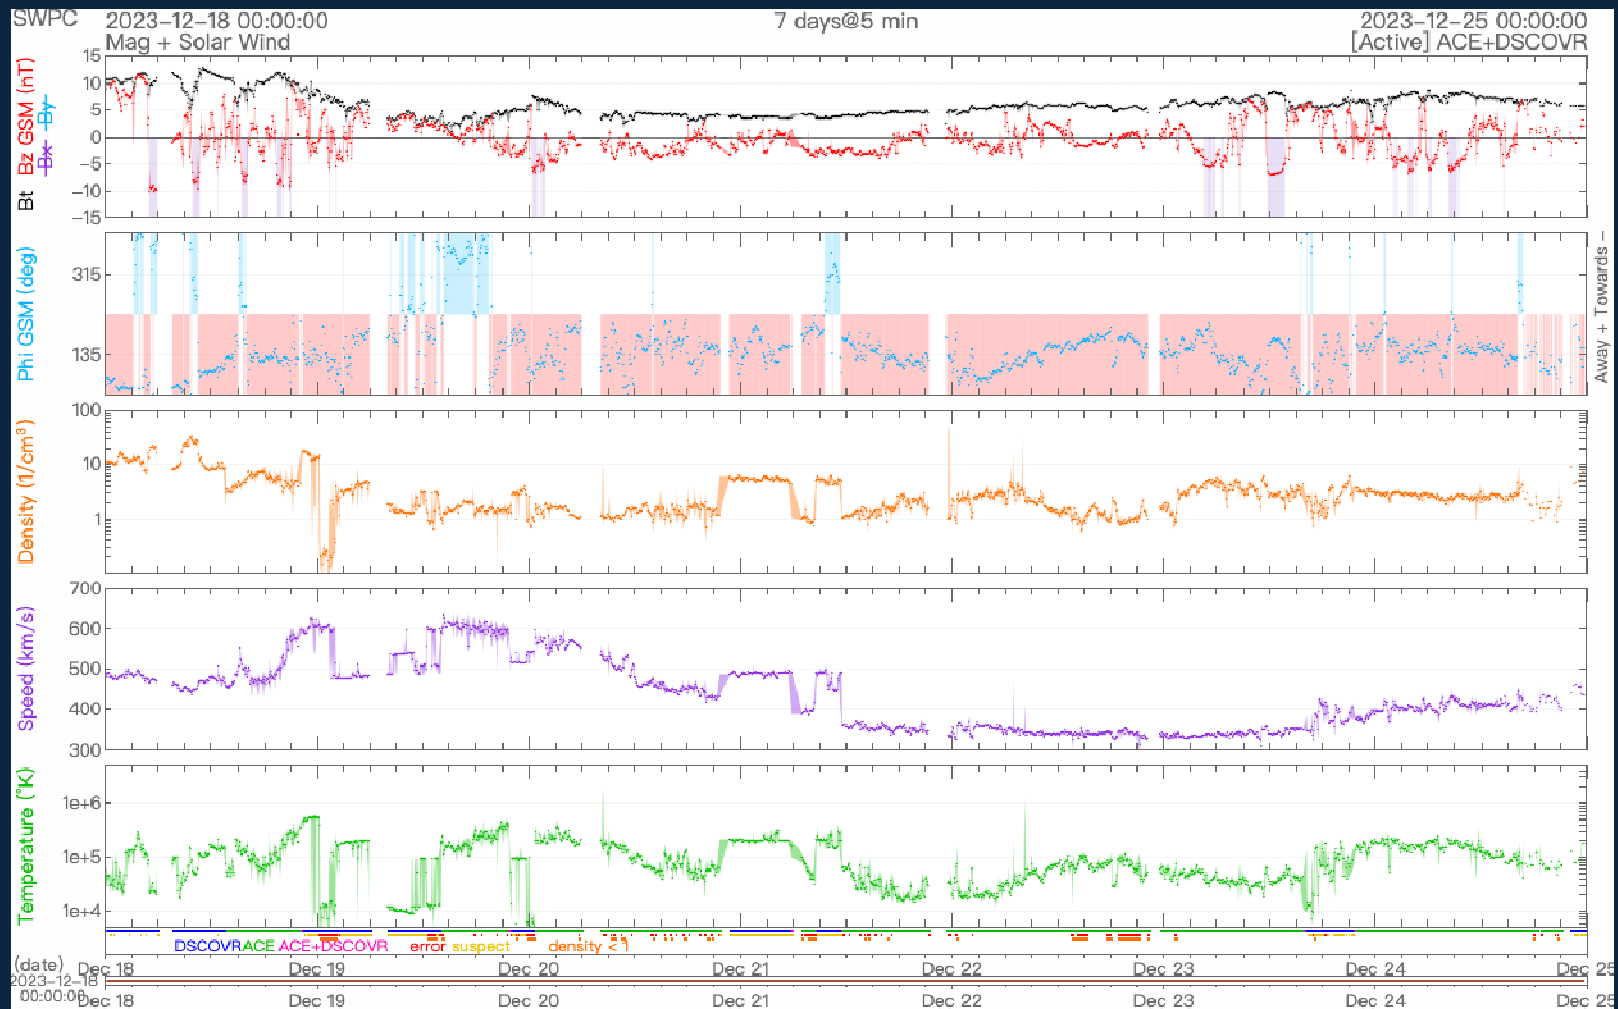

SWPC Real Time Solar Wind

<https://www.swpc.noaa.gov/products/real-time-solar-wind>