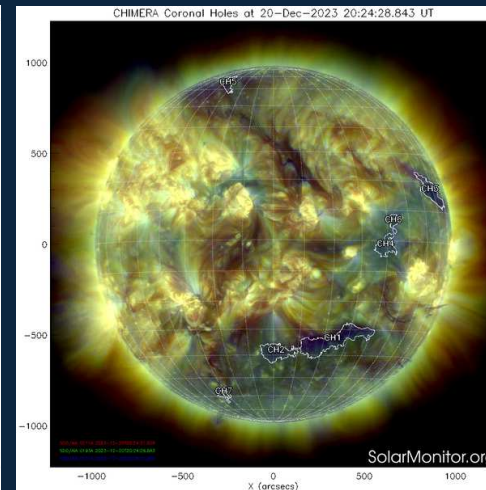

# SPACE WEATHER

12/18~12/24

# Corona Holes

<https://www.solarmonitor.org/index.php>