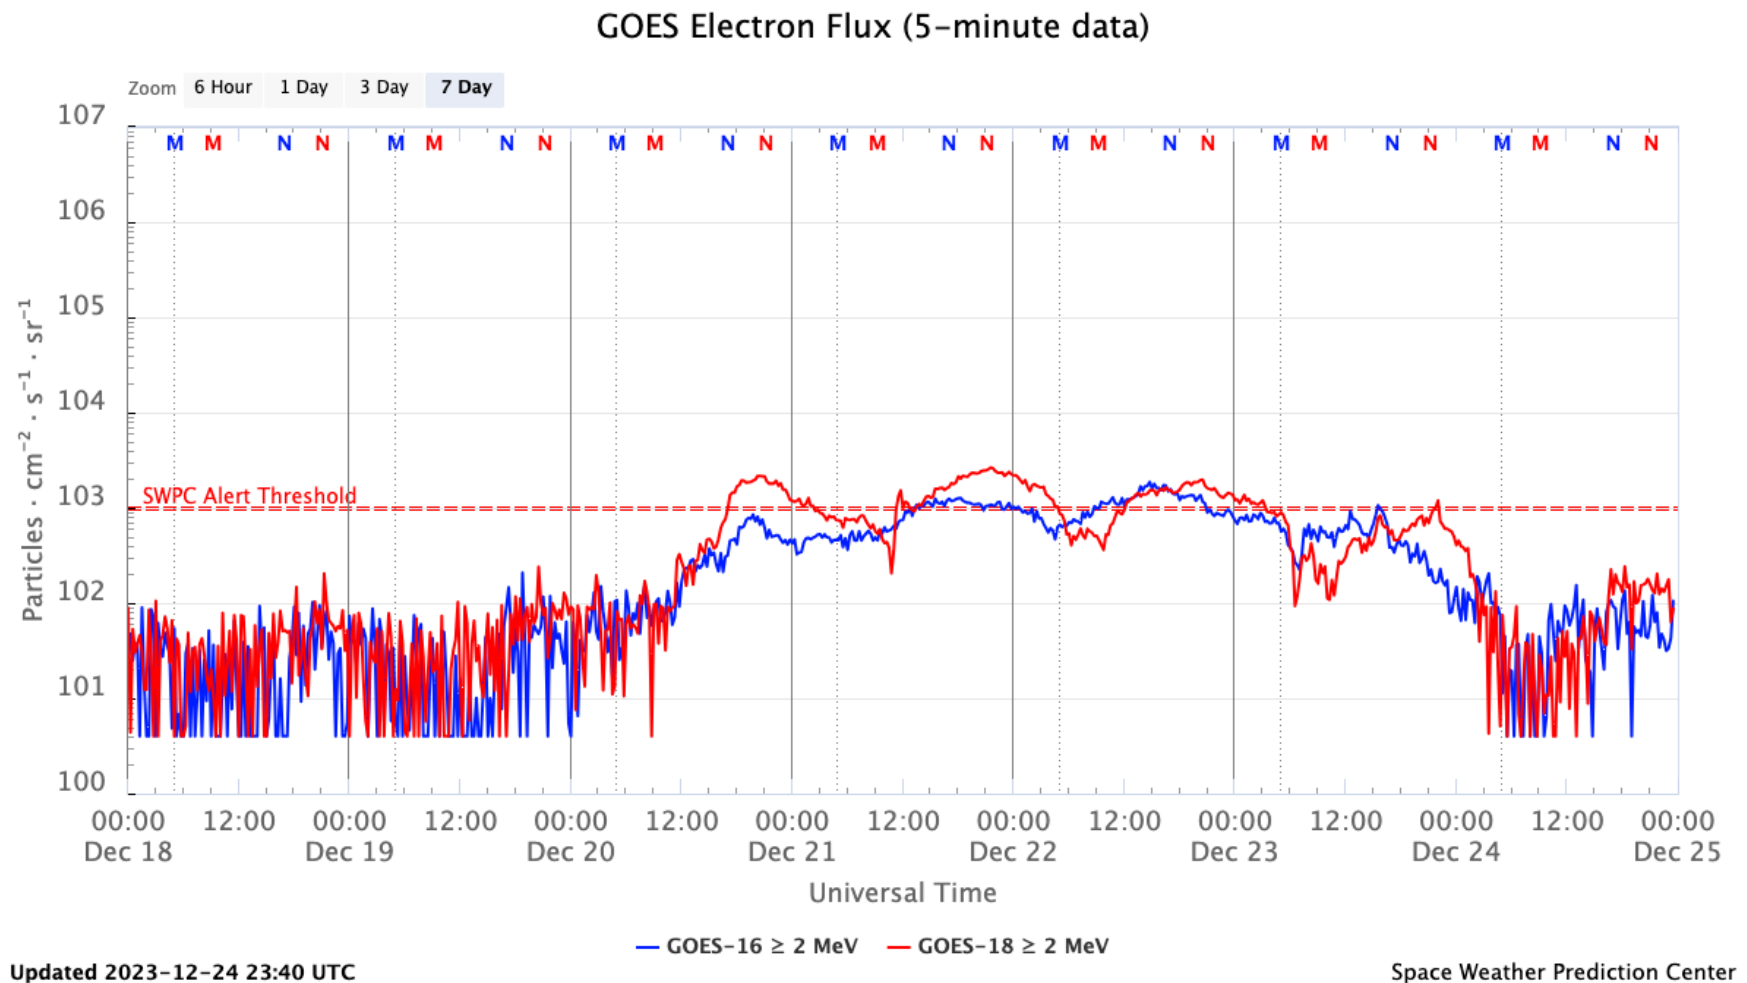

GOES Electron Flux

<https://www.swpc.noaa.gov/products/goes-electron-flux>