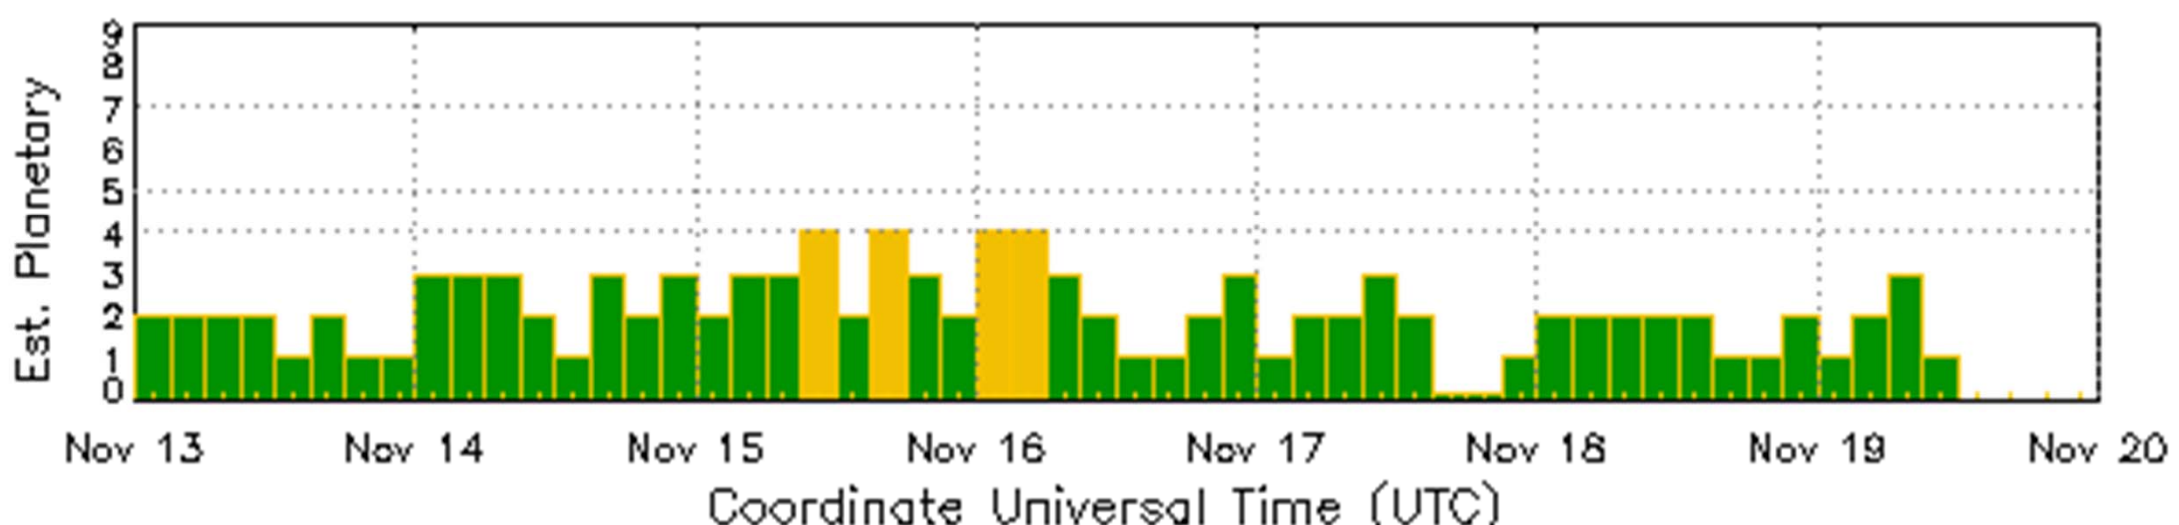

19

13

14

15

16

17

18

19

Updated 2017 Nov 19 1230

NOAA/SWPC Boulder, CO USA

2017/11/13 凌晨 (Tucson, Arizona)

2017/11/14 凌晨 (北極)

● Live from Lapland 🇫🇮

Aurora Borealis LIVE!

Sponsored by Aurora Service Tours

<http://tours.aurora-service.eu> | tours@aurora-service.eu