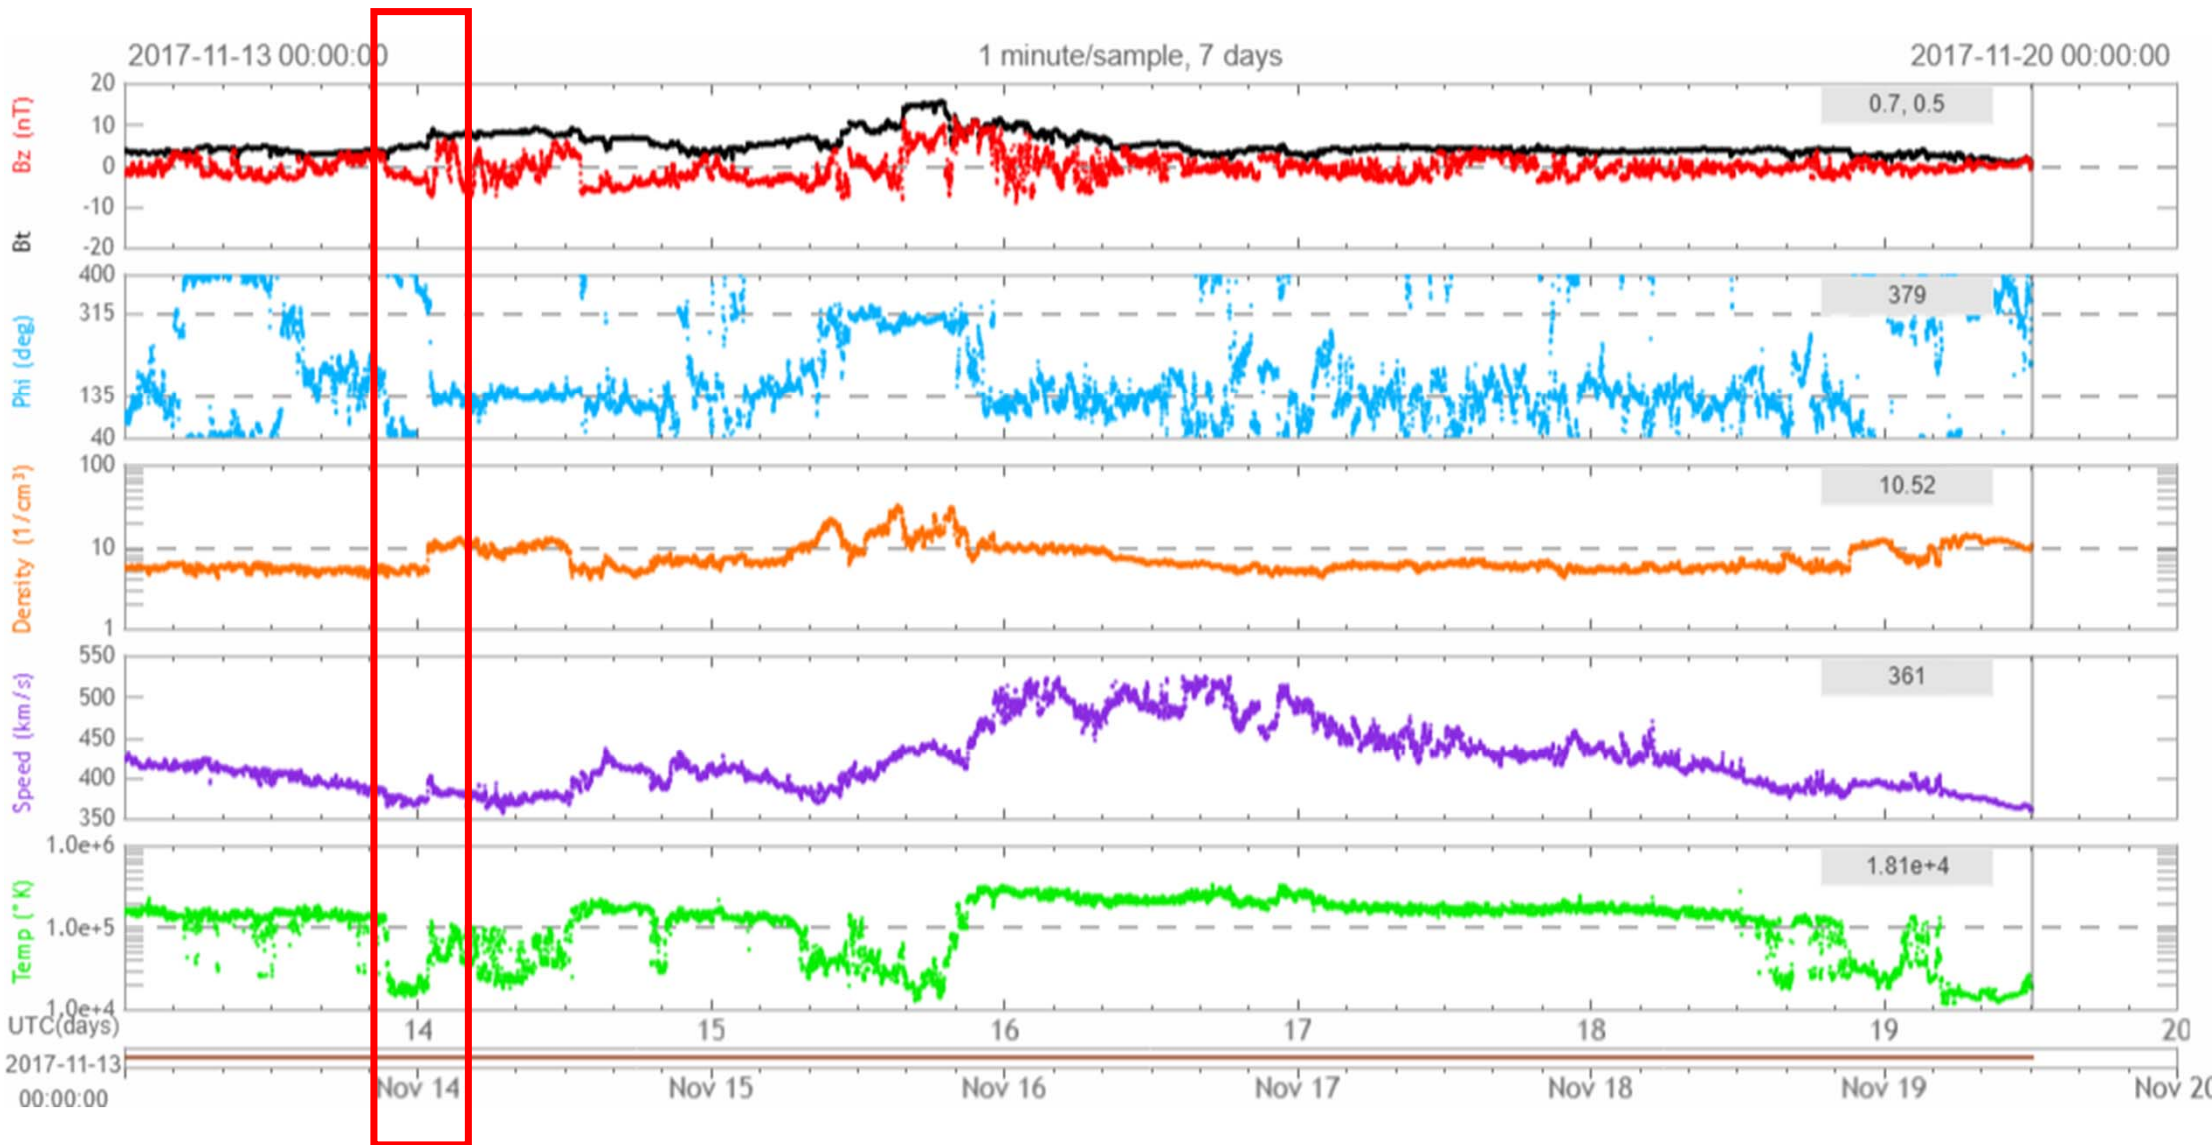

19

13

14

15

16

17

18

19

Updated 2017 Nov 19 1230

NOAA/SWPC Boulder, CO USA

2017/11/13 凌晨 (Tucson, Arizona)

2017/11/14 凌晨 (北極)

● Live from Lapland 🇫🇮

Aurora Borealis LIVE!

Sponsored by Aurora Service Tours

<http://tours.aurora-service.eu> | tours@aurora-service.eu