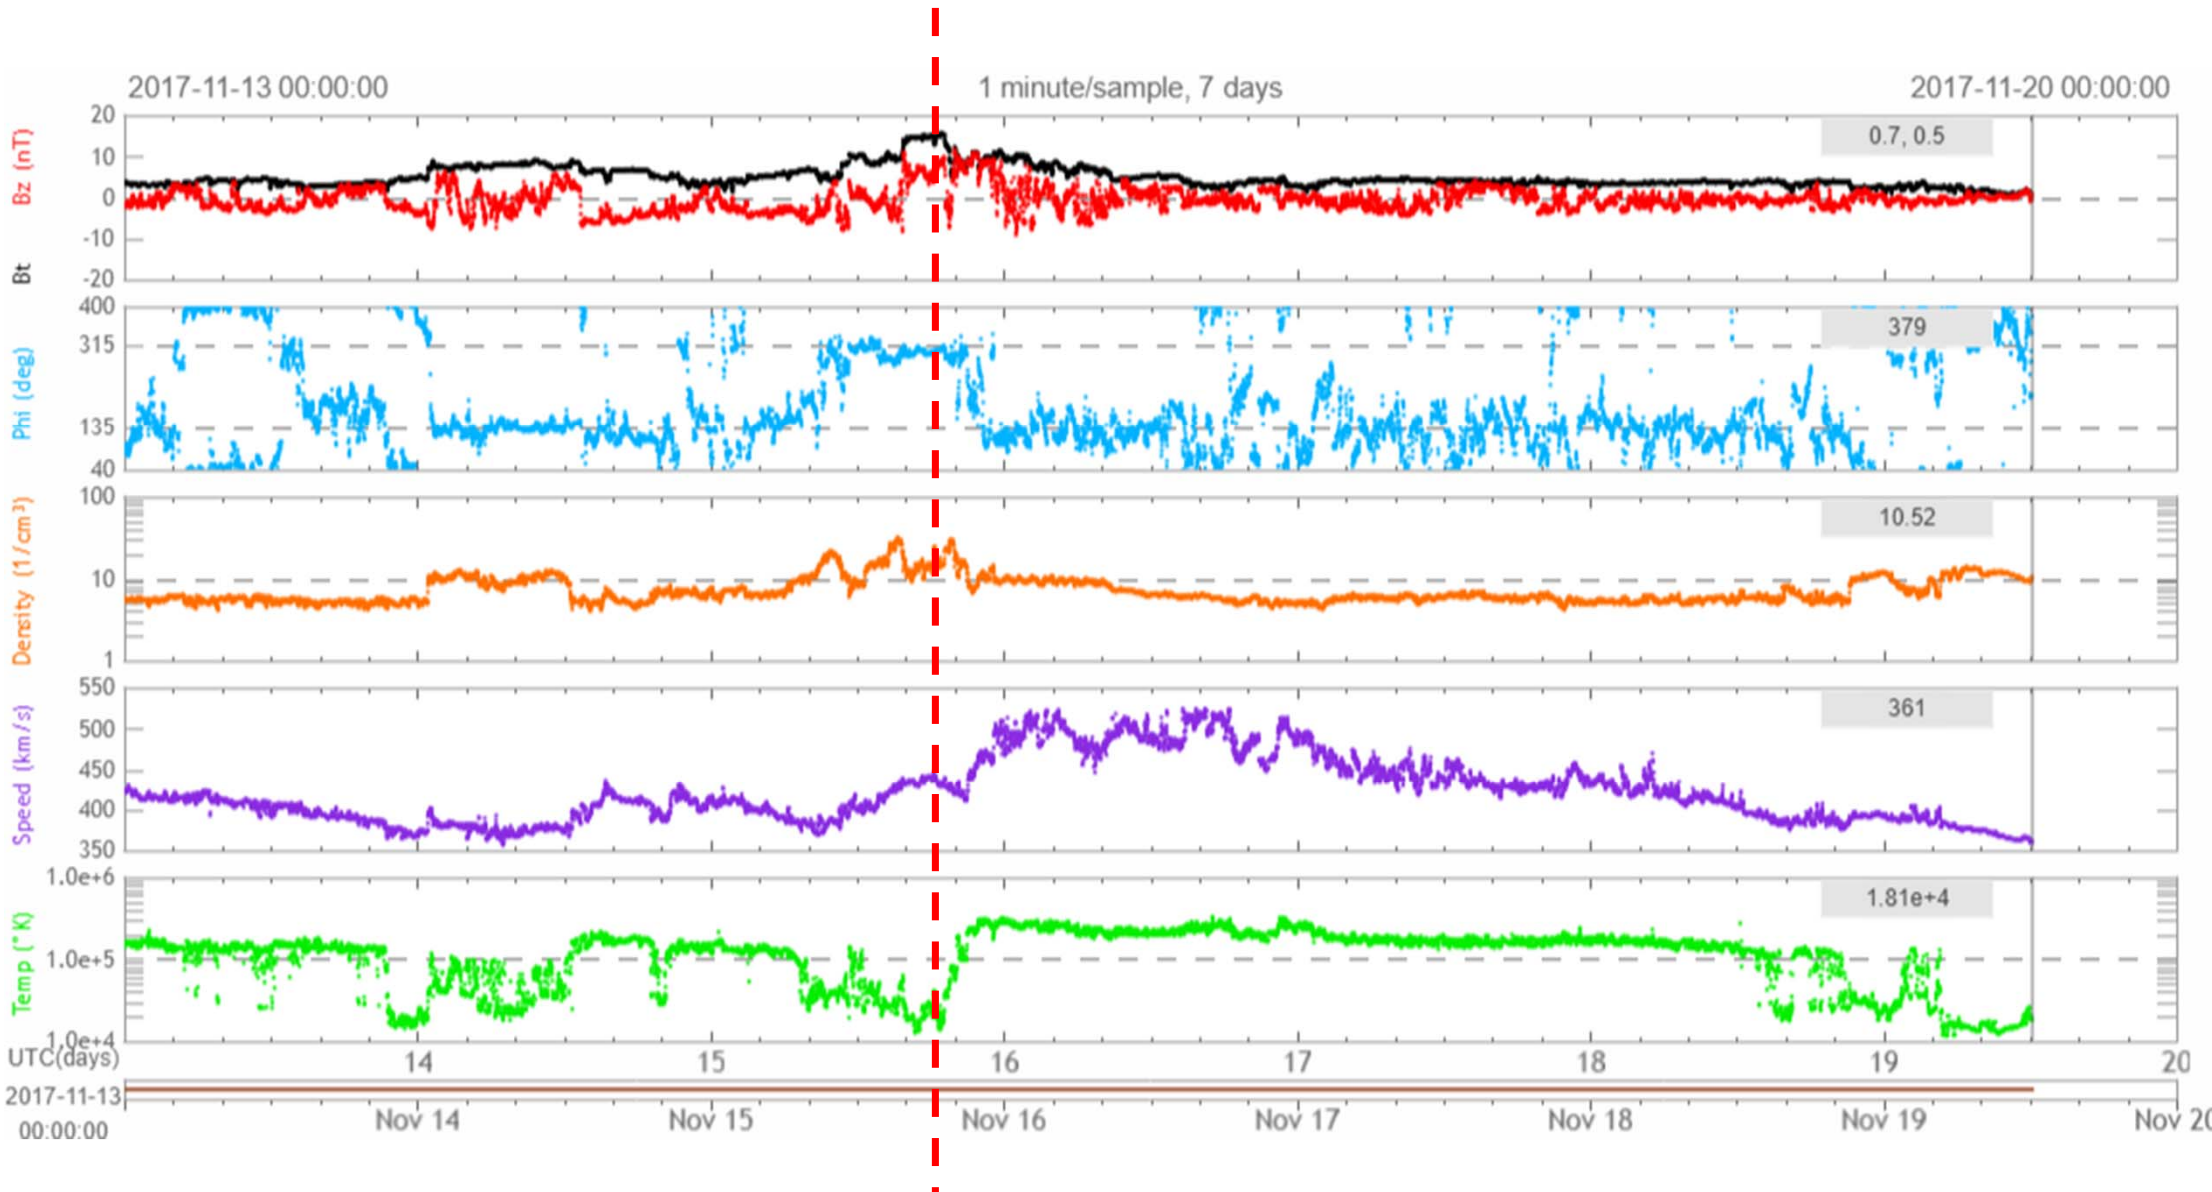

19

13

14

15

16

17

18

19

Updated 2017 Nov 19 1230

NOAA/SWPC Boulder, CO USA

2017/11/13 凌晨 (Tucson, Arizona)

2017/11/14 凌晨 (北極)

● Live from Lapland 🇫🇮

Aurora Borealis LIVE!

Sponsored by Aurora Service Tours

<http://tours.aurora-service.eu> | tours@aurora-service.eu