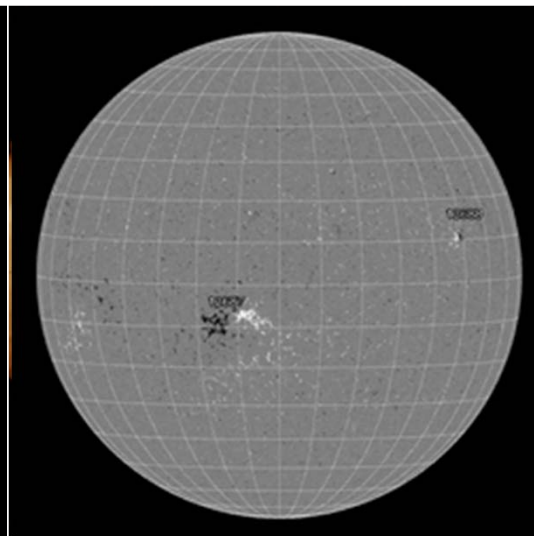

19

13

14

15

16

17

18

19

Updated 2017 Nov 19 1230

NOAA/SWPC Boulder, CO USA

2017/11/13 凌晨 (Tucson, Arizona)

2017/11/14 凌晨 (北極)

● Live from Lapland 🇫🇮

Aurora Borealis LIVE!

Sponsored by Aurora Service Tours

<http://tours.aurora-service.eu> | tours@aurora-service.eu