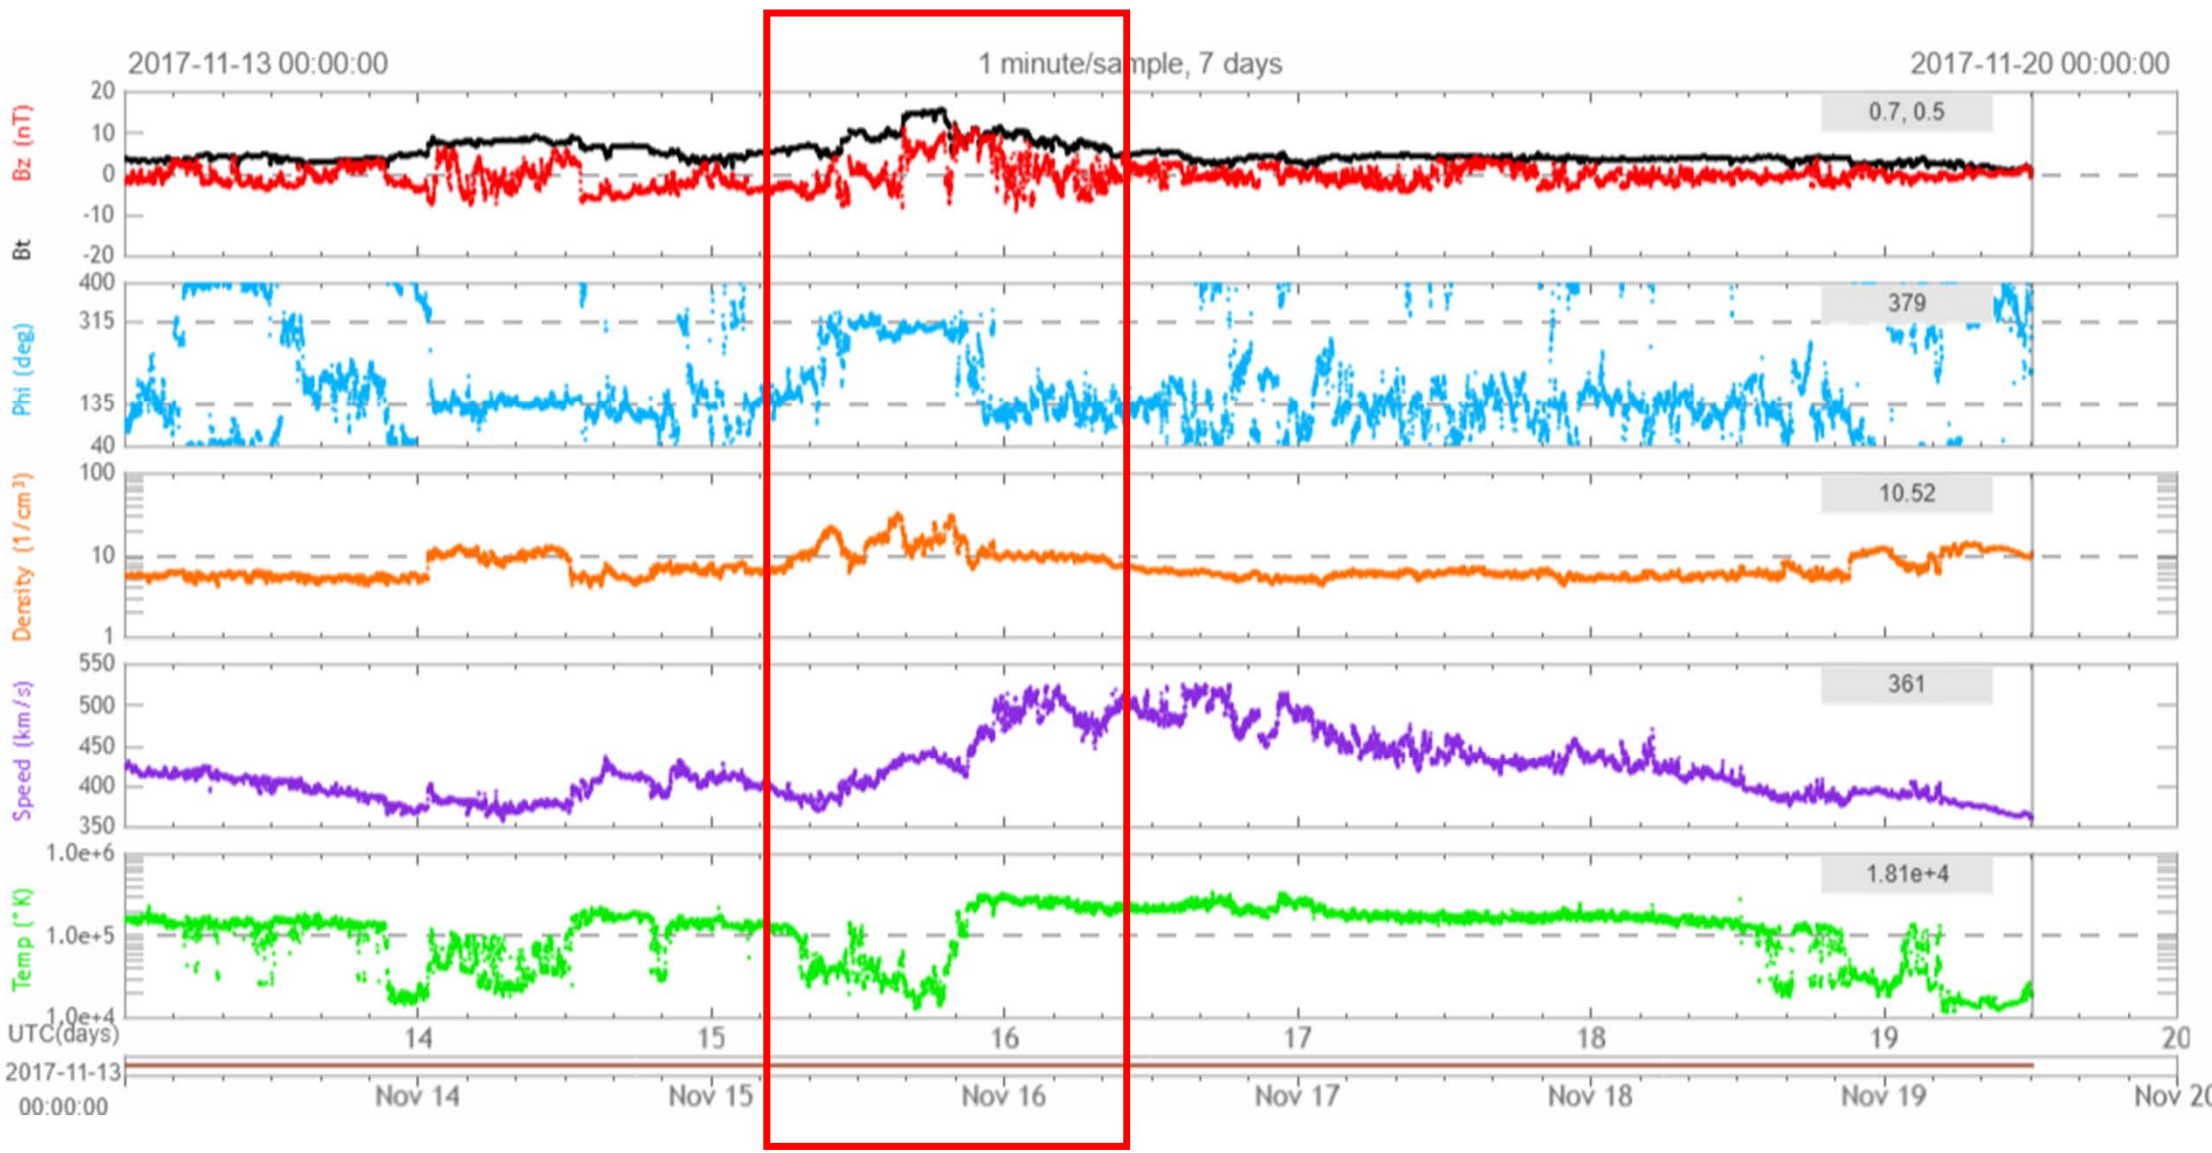

19

13

14

15

16

17

18

19

Updated 2017 Nov 19 1230

NOAA/SWPC Boulder, CO USA

2017/11/13 凌晨 (Tucson, Arizona)

2017/11/14 凌晨 (北極)

● Live from Lapland 🇫🇮

Aurora Borealis LIVE!

Sponsored by Aurora Service Tours

<http://tours.aurora-service.eu> | tours@aurora-service.eu