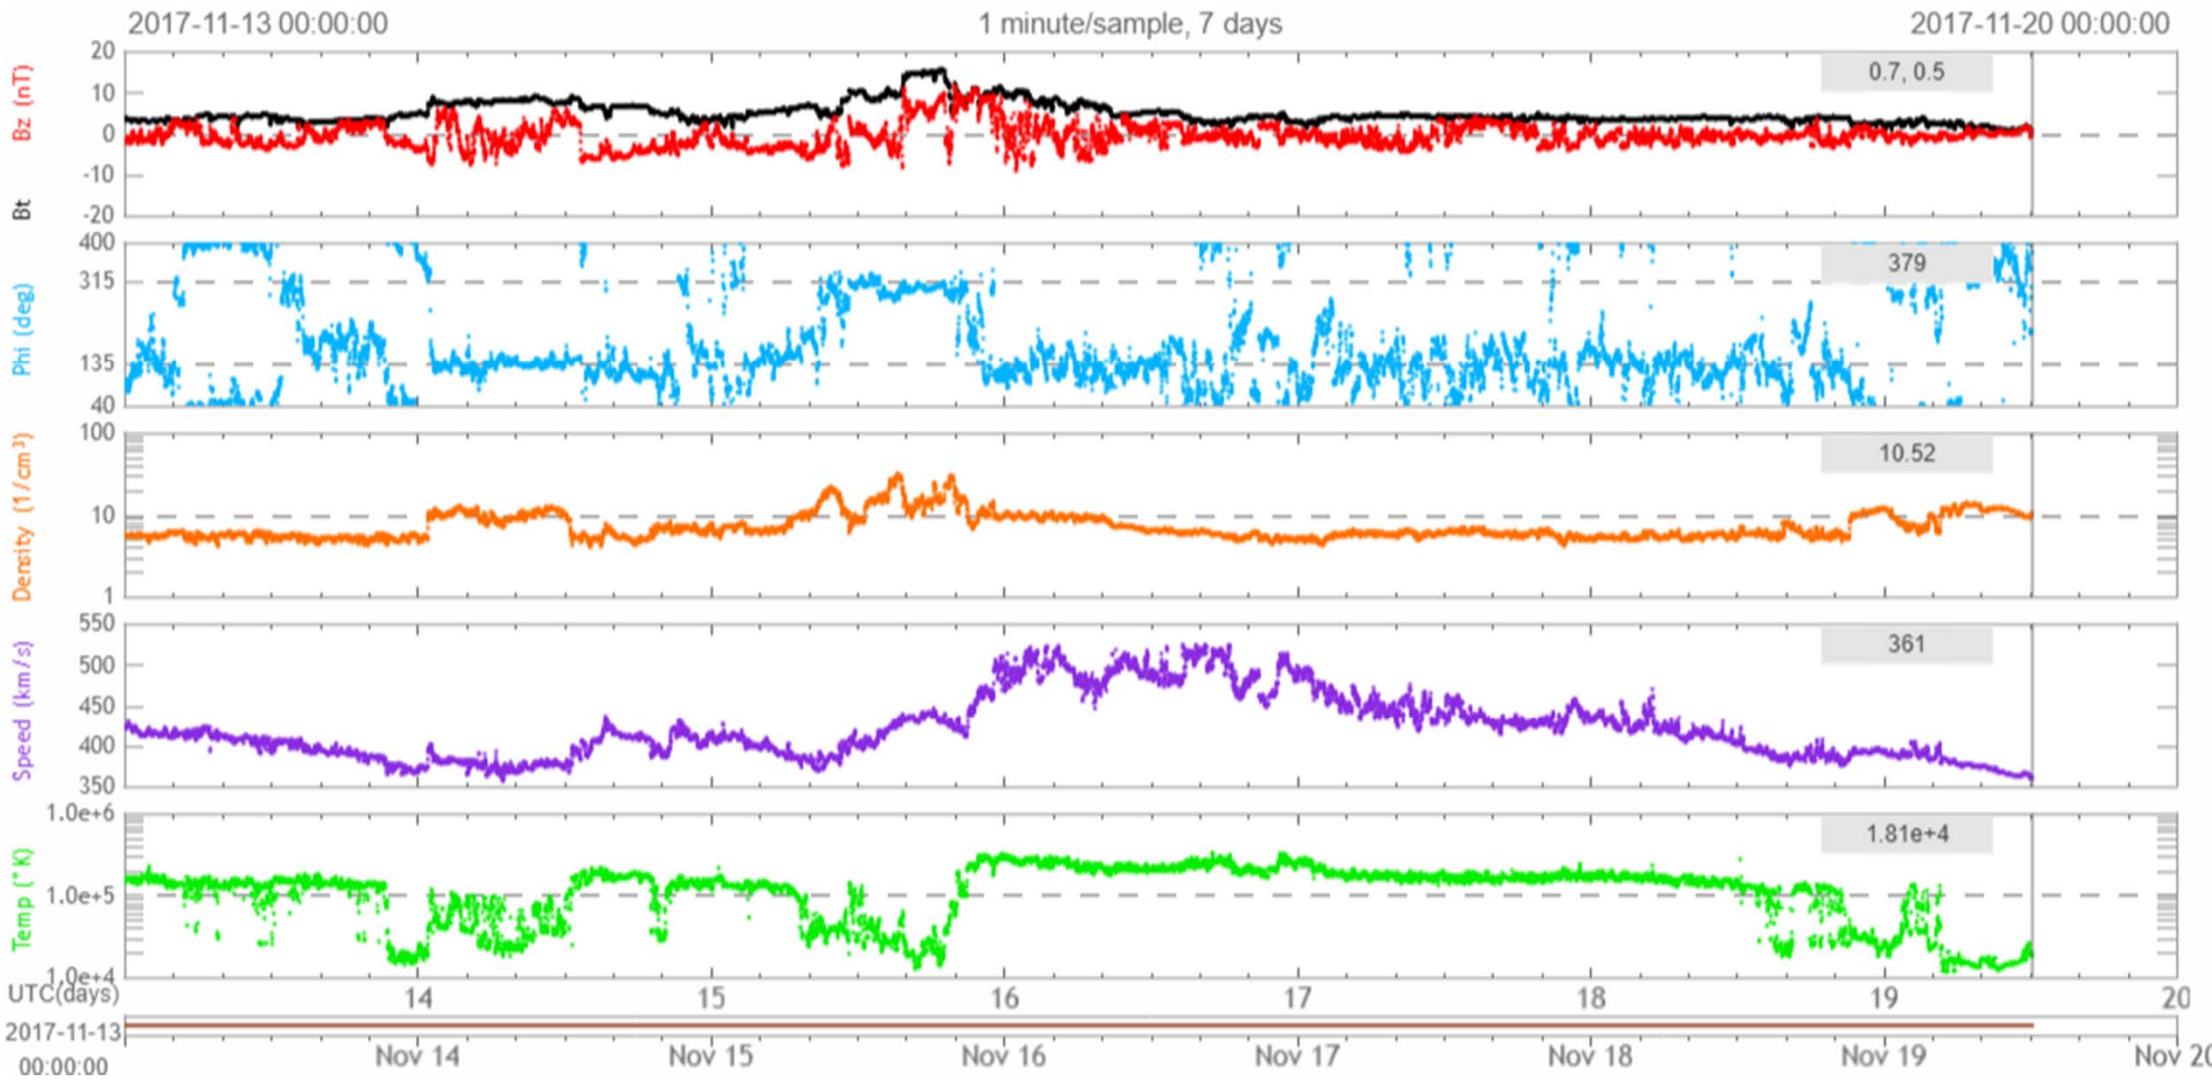

19

13

14

15

16

17

18

19

Updated 2017 Nov 19 1230

NOAA/SWPC Boulder, CO USA

2017/11/13 凌晨 (Tucson, Arizona)

2017/11/14 凌晨 (北極)

● Live from Lapland 🇫🇮

Aurora Borealis LIVE!

Sponsored by Aurora Service Tours

<http://tours.aurora-service.eu> | tours@aurora-service.eu