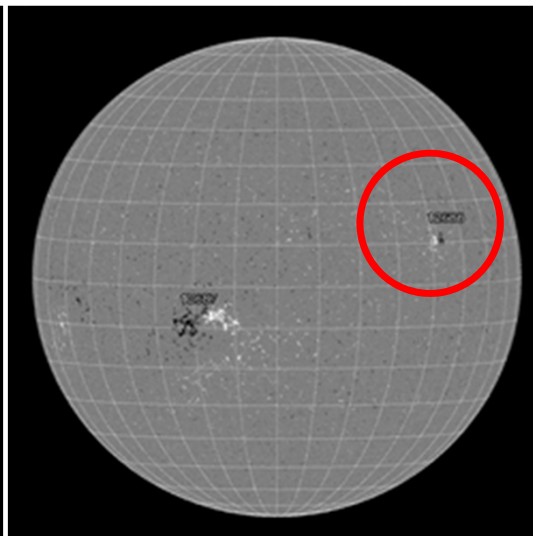

19

13

14

15

16

17

18

19

Updated 2017 Nov 19 1230

NOAA/SWPC Boulder, CO USA

2017/11/13 凌晨 (Tucson, Arizona)

2017/11/14 凌晨 (北極)

● Live from Lapland 🇫🇮

Aurora Borealis LIVE!

Sponsored by Aurora Service Tours

<http://tours.aurora-service.eu> | tours@aurora-service.eu