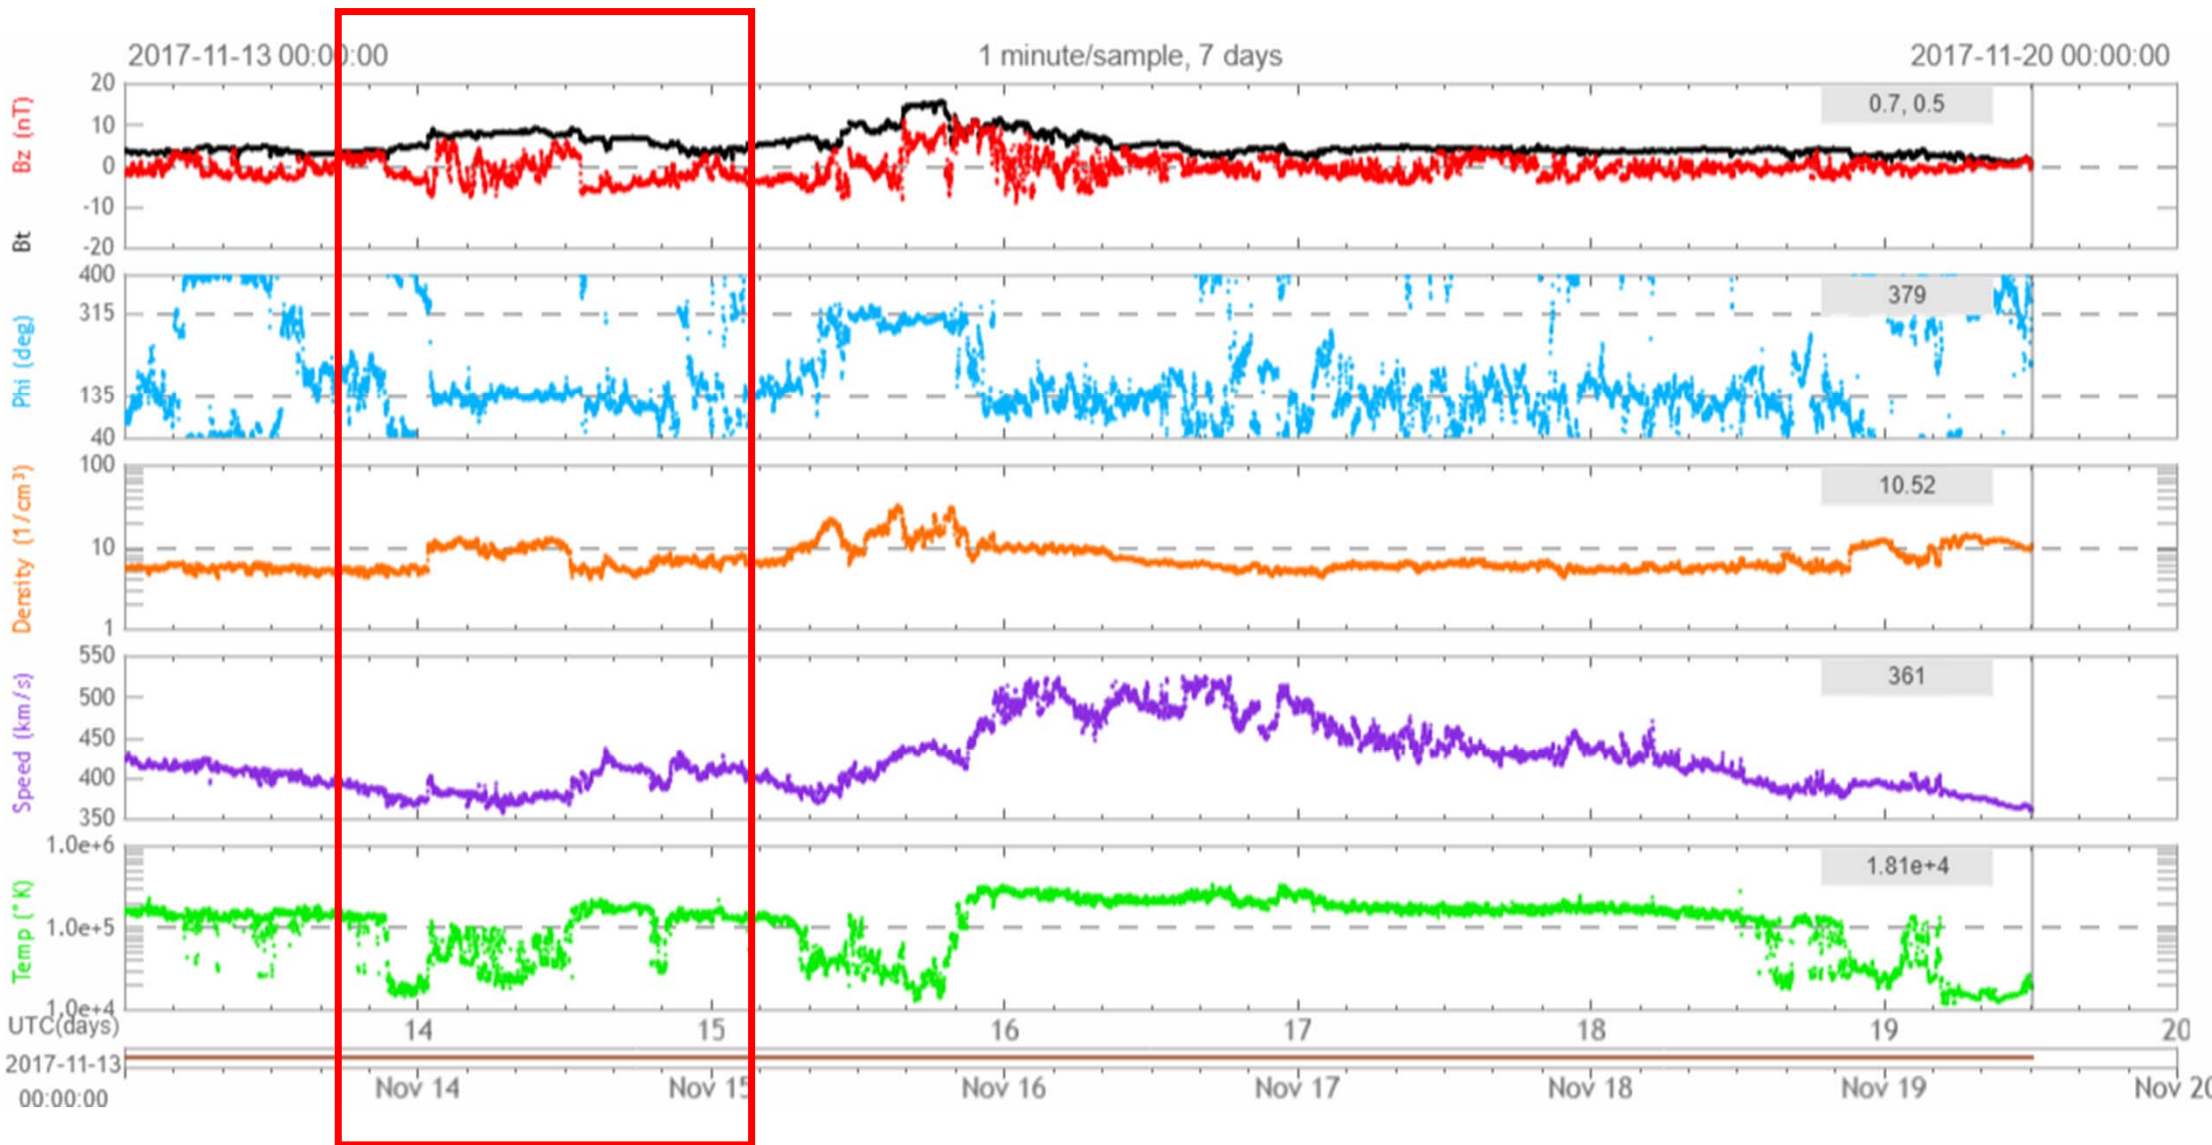

19

13

14

15

16

17

18

19

Updated 2017 Nov 19 1230

NOAA/SWPC Boulder, CO USA

2017/11/13 凌晨 (Tucson, Arizona)

2017/11/14 凌晨 (北極)

● Live from Lapland 🇫🇮

Aurora Borealis LIVE!

Sponsored by Aurora Service Tours

<http://tours.aurora-service.eu> | tours@aurora-service.eu